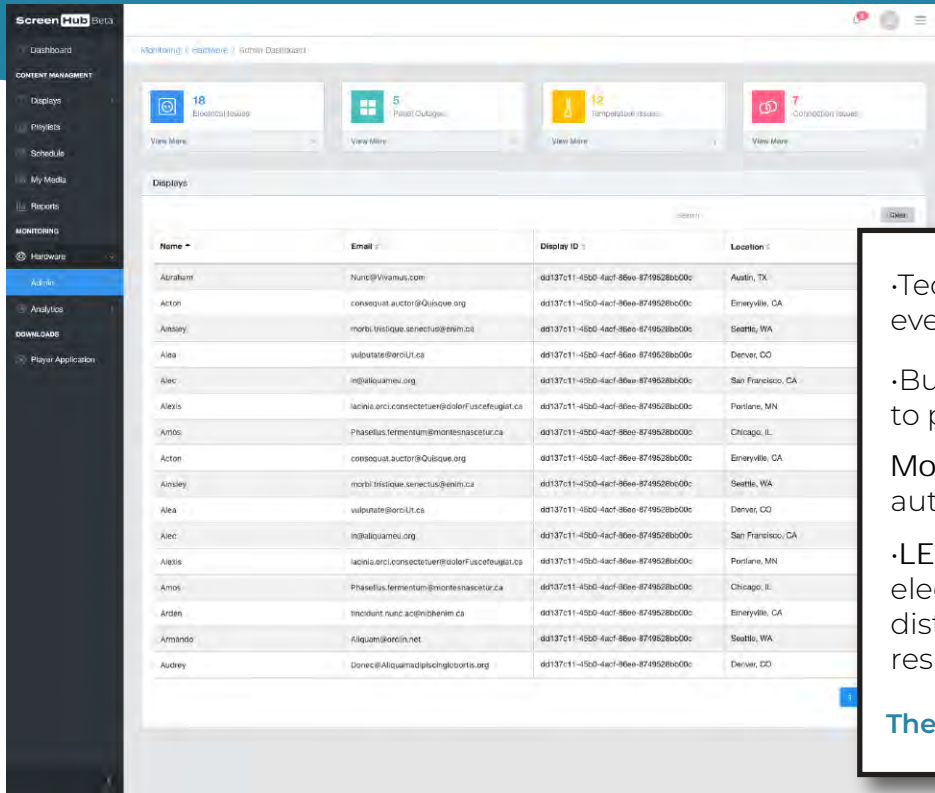

Tech Support Diagnostic Portal

1. •Tech support receives data on the health of every module in the network of displays.
   - •Built-in artificial intelligence on every module to protect itself as well as self-heal.
2. Module firmware is updated remotely and automatically.
3. •LED modules self-report on temperature, electrical / power quality, data packet distribution, connectivity, firmware version, response time and outages.

The market's very first proactive servicing model.