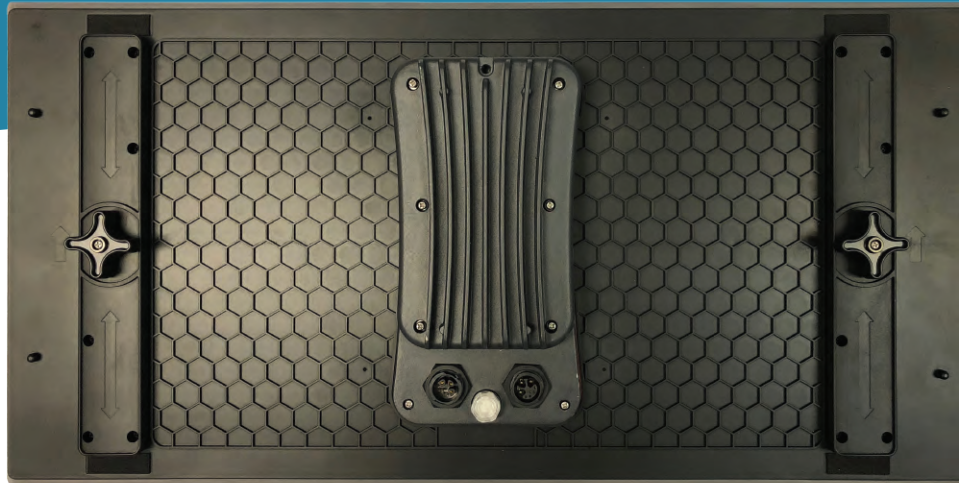

CIRRUS
SYSTEMS, INC.

REVOLUTIONARY

ALPHA-AMERICAN
• PROGRAMMABLE SIGNS •

M O R E P I X E L S !

Advanced solid-state technology,
no internal moving parts that can fail.

No moving parts, equals
rock solid reliability! Through
rain, heat, or snow, have
confidence that your display
is up and running.

Honeycombed structure that reduces contraction and expansion in different environmental conditions.

Every mod has advanced software embedded on a chip with a high speed micro-processor

Advanced and almost unbreakable stepped louver design that displaces light and provides better contrast

Edge to Edge viewing area

Each individual mod is IP67 rated for the toughest environments

Futureproof and lightweight modular architecture laser cut down to the millimeter.

The most advanced controller in the market with auto-mapping capabilities, automated diagnostic notifications, cellular/Wifi and power cycling on board.