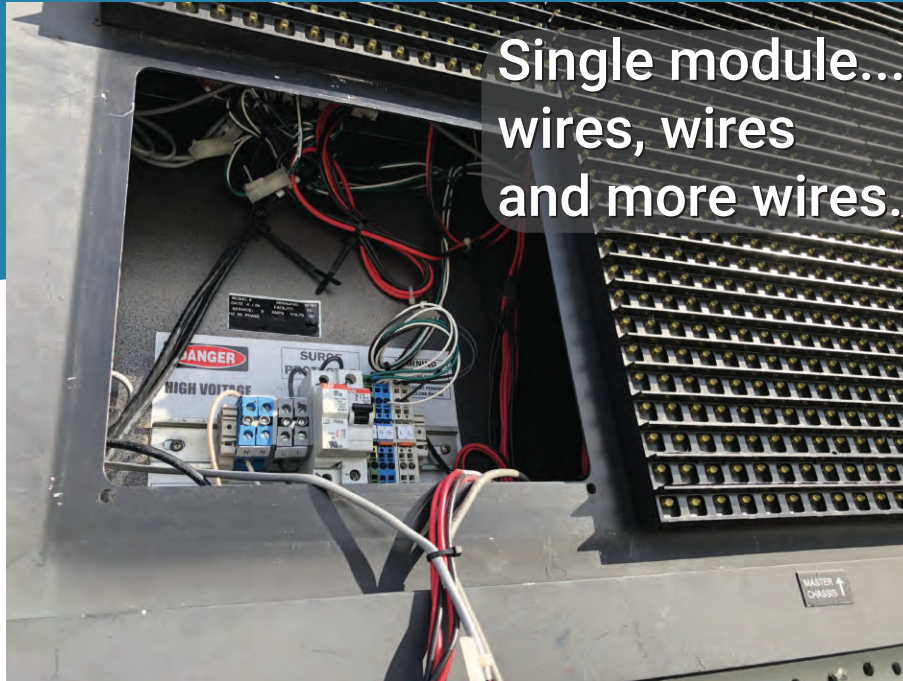

Internal components of our competitors

Single module...
wires, wires
and more wires.