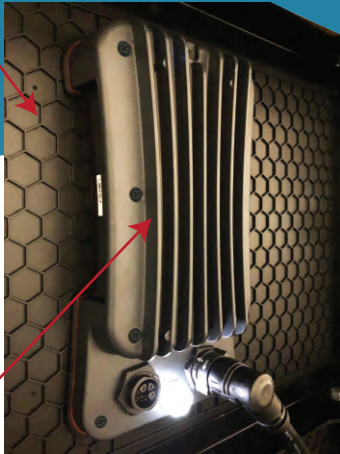

Honeycombed structure that reduces contraction and expansion in different environmental conditions.

Every mod has advanced software embedded on a chip with a high speed micro-processor

Advanced and almost unbreakable stepped louver design that displaces light and provides better contrast