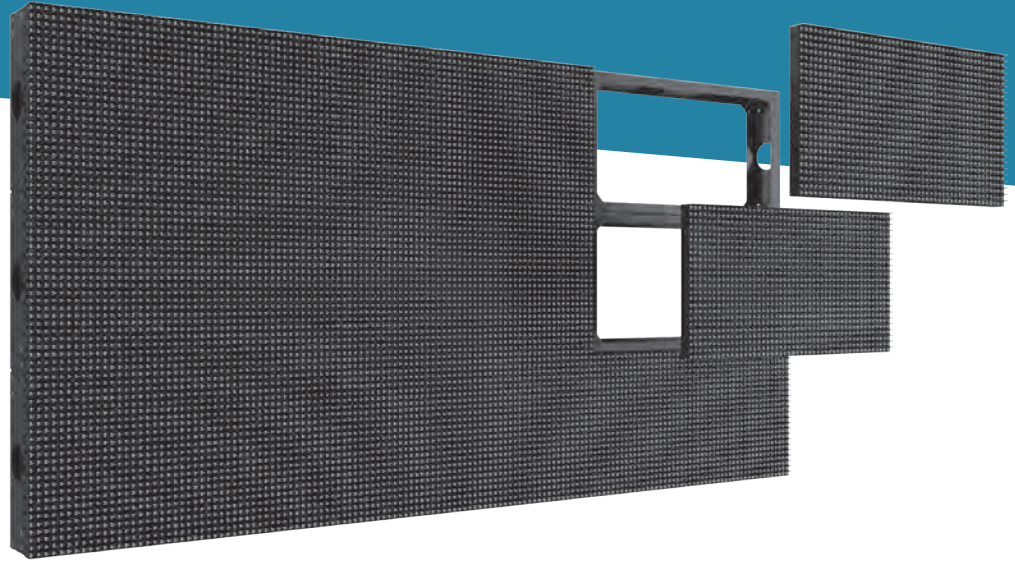

Future-proof modular architecture.

Our patented modular system allows you to **easily expand or upgrade** an existing display as your technology needs change.

CIRRUS
SYSTEMS, INC.