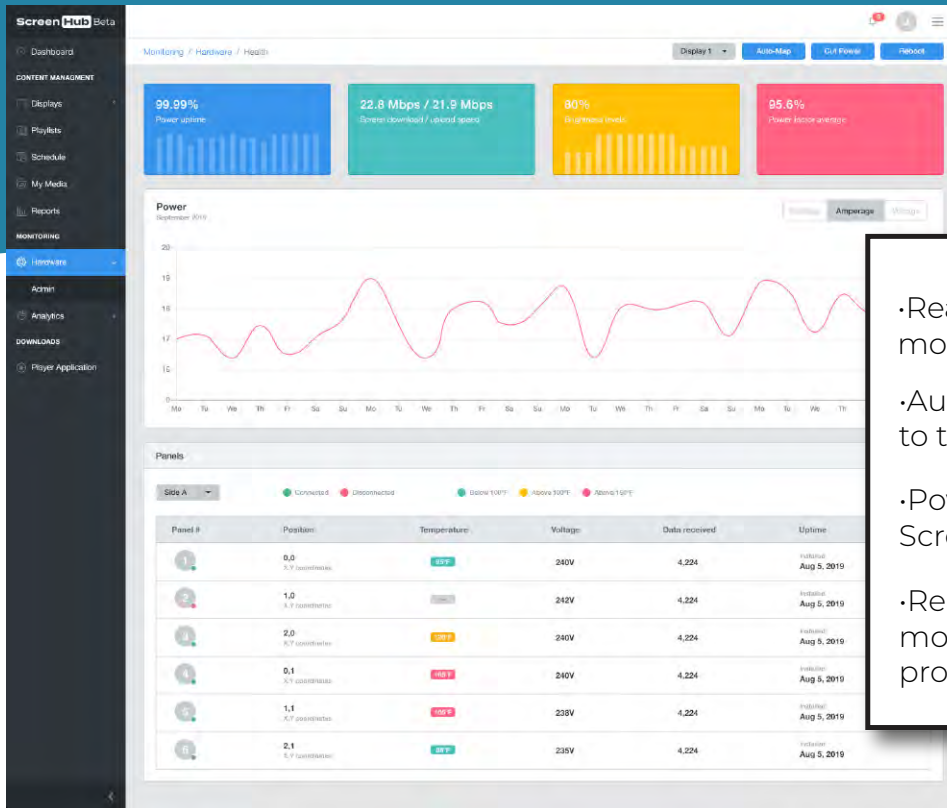

Edge to Edge viewing area

Each individual mod is IP67 rated for the toughest environments

Futureproof and lightweight modular architecture laser cut down to the millimeter.

The most advanced controller in the market with auto-mapping capabilities, automated diagnostic notifications, cellular/Wifi and power cycling on board.

ScreenHub Hardware Monitoring Portal

- Real-time health visualization of every module from the user's ScreenHub account.
- Automated error reporting via email or text to tech support and to the account owner.
- Power cycle the display and controller using the ScreenHub web app... an industry first.
- Real time power quality analysis on every module using artificial intelligence... protects the display.