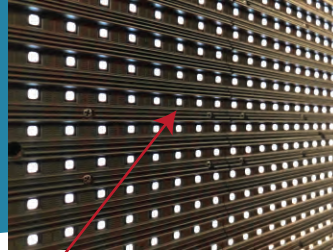

Honeycombed structure that reduces contraction and expansion in different environmental conditions.

Every mod has advanced software embedded on a chip with a high speed micro-processor

Advanced and almost unbreakable stepped louver design that displaces light and provides better contrast

Edge to Edge viewing area

Each individual mod is IP67 rated for the toughest environments

Futureproof and lightweight modular architecture laser cut down to the millimeter.

The most advanced controller in the market with auto-mapping capabilities, automated diagnostic notifications, cellular/Wifi and power cycling on board.