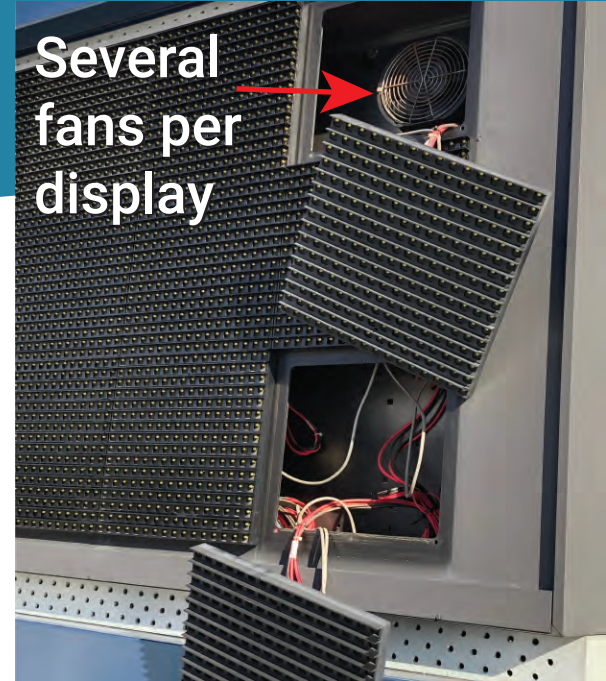

Several
fans per
display

In contrast to our modules on the previous page, our competitors have many wires that can corrode or come loose, moving parts like fans which will break at some point. Other LED display companies have **many failure points** which Cirrus does not.