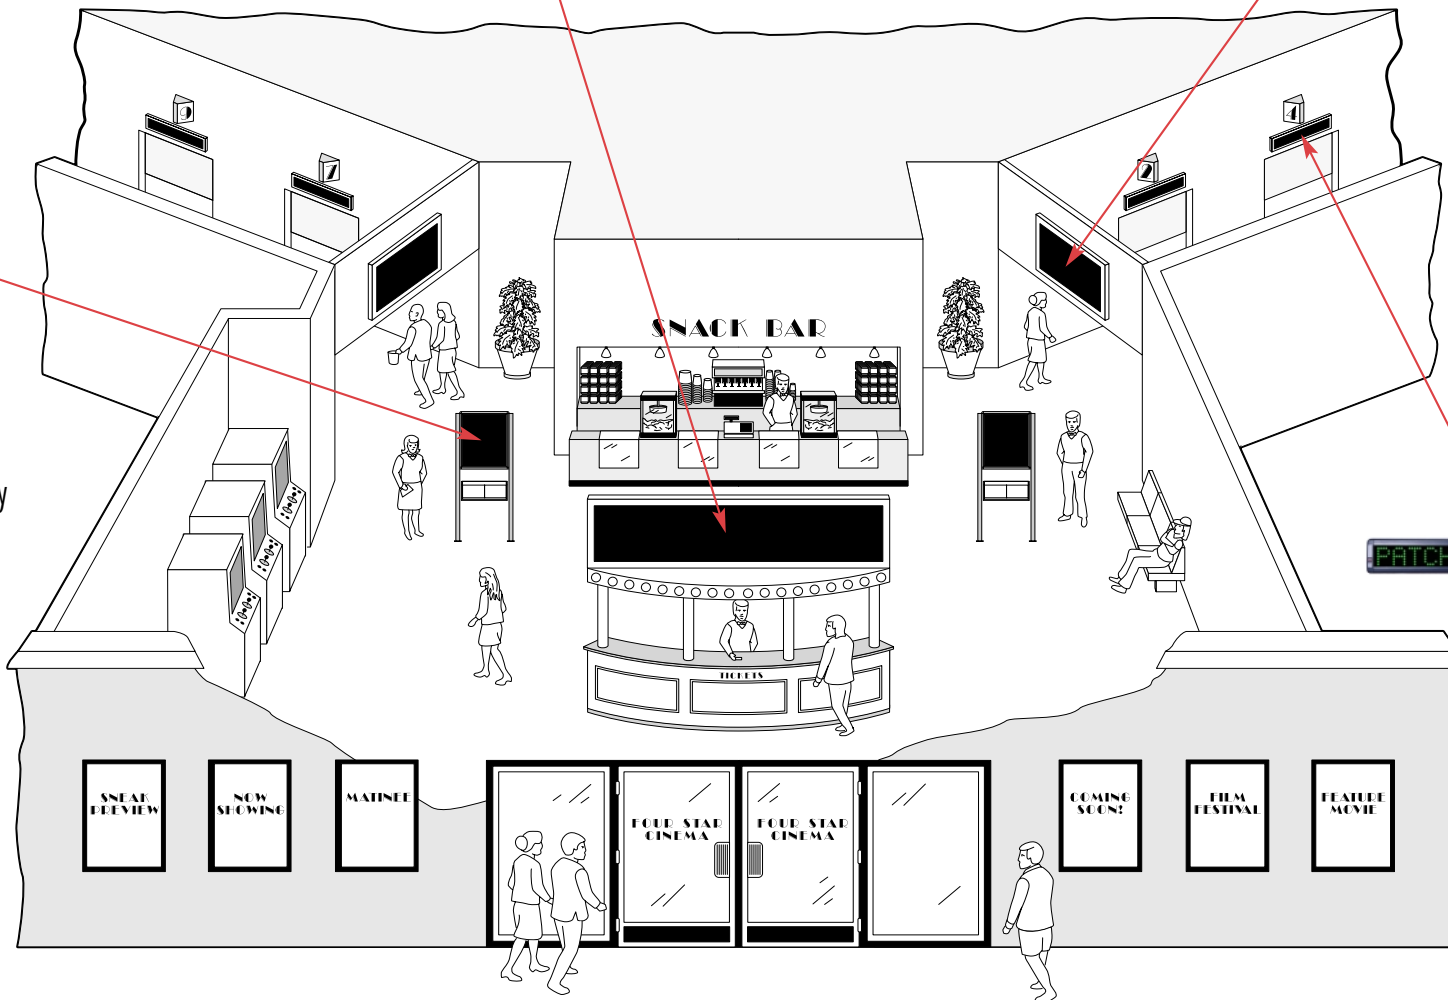

GLORIA	140
PRINCE	245
SIMPLE PLAN	205
MIGHTY JOE	230
STEPHON	145
PATCH ADAMS	215
FIRST SIGHT	150
U GOT MAIL	240

Corridor Display

ALPHAVISION™

- ▶ Identify current movie
- ▶ Route people to proper location
- ▶ Announce start times

Promotion / Events Display

BETAbrite® Director™

- ▶ Announce upcoming features
- ▶ Ticket promotions
- ▶ Route people to proper locations
- ▶ Snack bar specials

Theatre Specific Display

ALPHA 220C

- ▶ Identify current movie
- ▶ Advertise specials
- ▶ Countdown to next feature