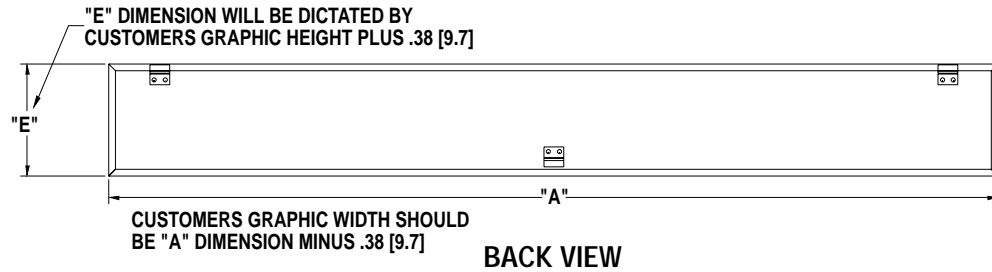

## FEATURES

- Easy-to-use mylar loading-hinged door enables front side access to change mylar transparencies in seconds.
- UL approved product.
- Fluorescent tubes and mounting brackets included.