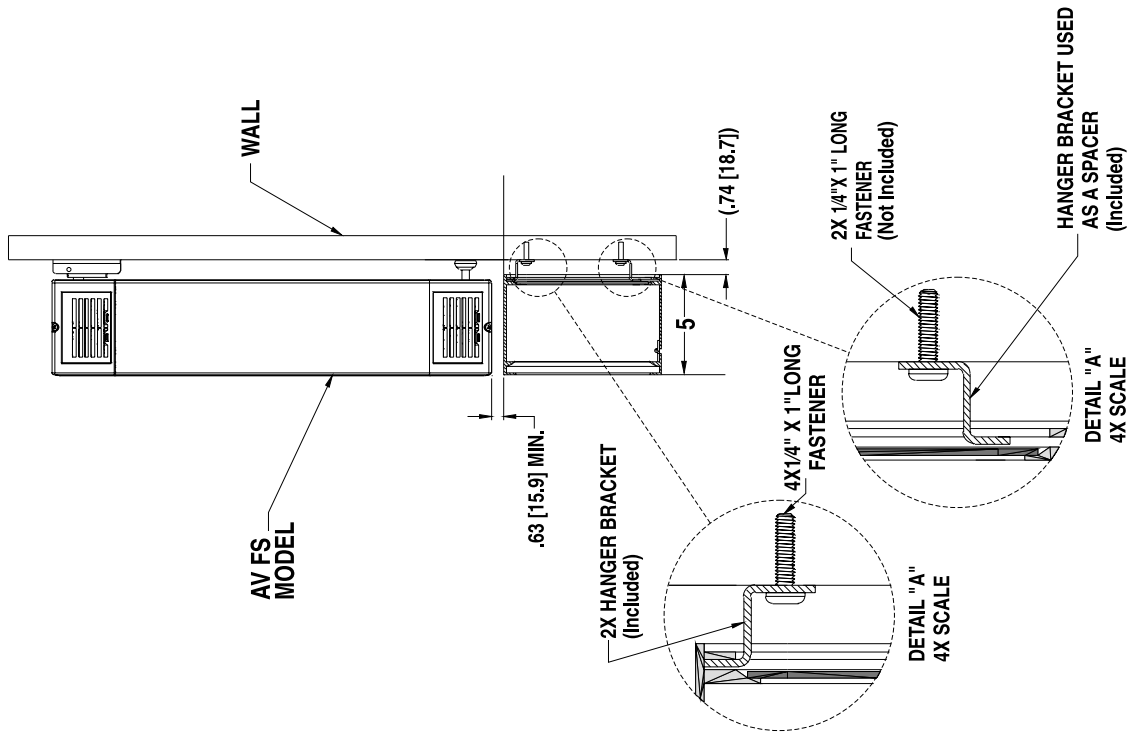

# TRANSPARENCY LIGHT BOX

[Accessory to ALPHAVISION FS Series]

## FEATURES

- Easy-to-use mylar loading-hinged door enables front side access to change mylar transparencies in seconds.
- UL approved product.
- Fluorescent tubes and mounting brackets included.

# INSTALLATION INFORMATION

**SIDE VIEW**

**BACK VIEW**