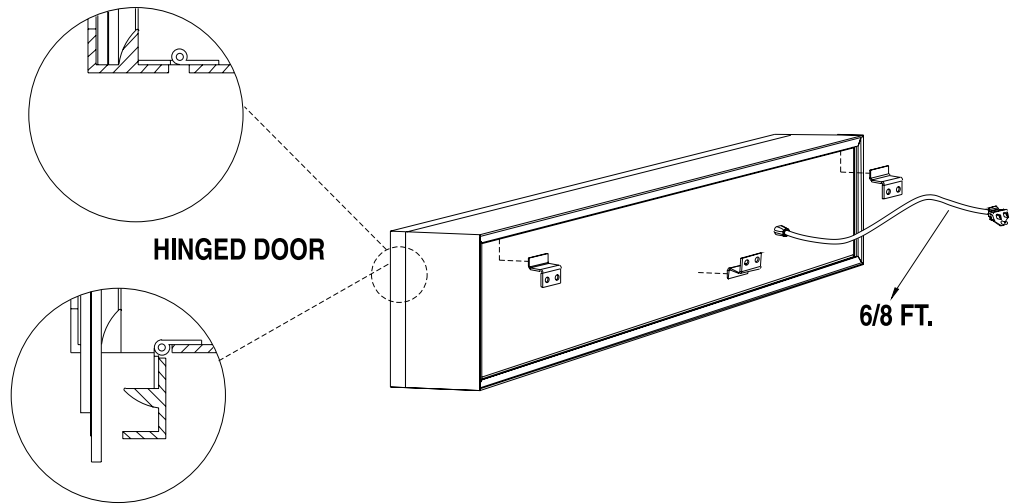

# TRANSPARENCY LIGHT BOX

[Accessory to ALPHAVISION FS Series]

## FEATURES

- Easy-to-use mylar loading-hinged door enables front side access to change mylar transparencies in seconds.
- UL approved product.
- Fluorescent tubes and mounting brackets included.