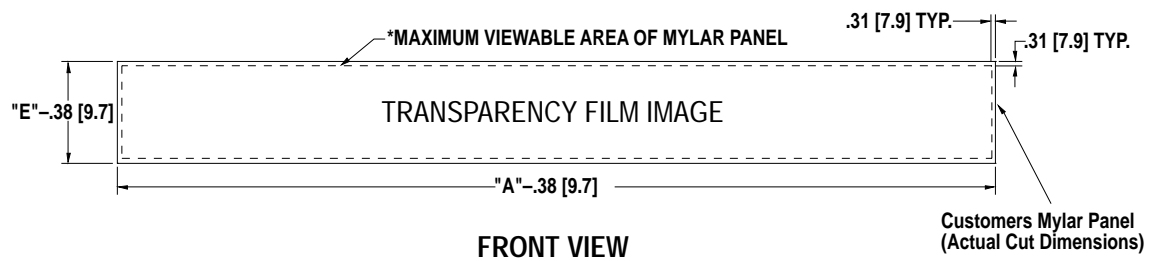

## FEATURES

- Easy-to-use mylar loading-hinged door enables front side access to change mylar transparencies in seconds.
- UL approved product.
- Fluorescent tubes and mounting brackets included.